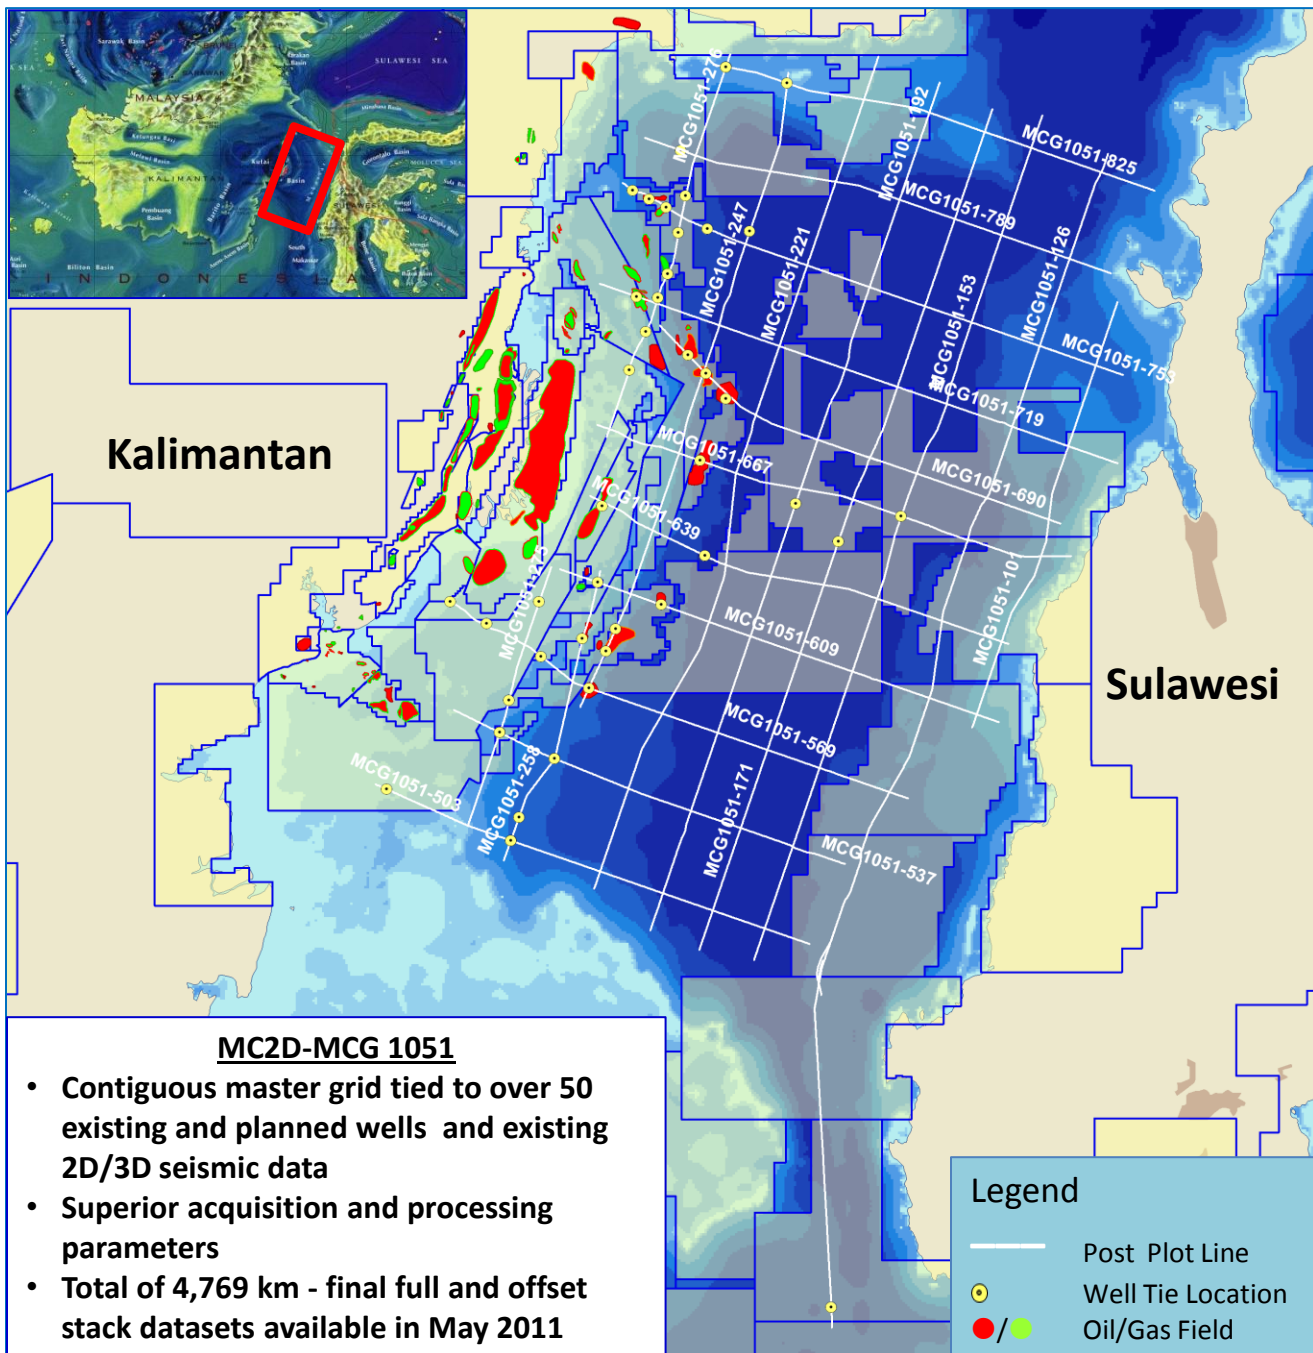

Makassar Regional Super-Tie MC 2D Seismic Survey

MultiClient Geophysical Pte Ltd

- ✓ **Optimise exploration**
- ✓ **Obtain more value from existing data**

Contact:

John Whitcomb

john.whitcomb@mcgeophysical.no